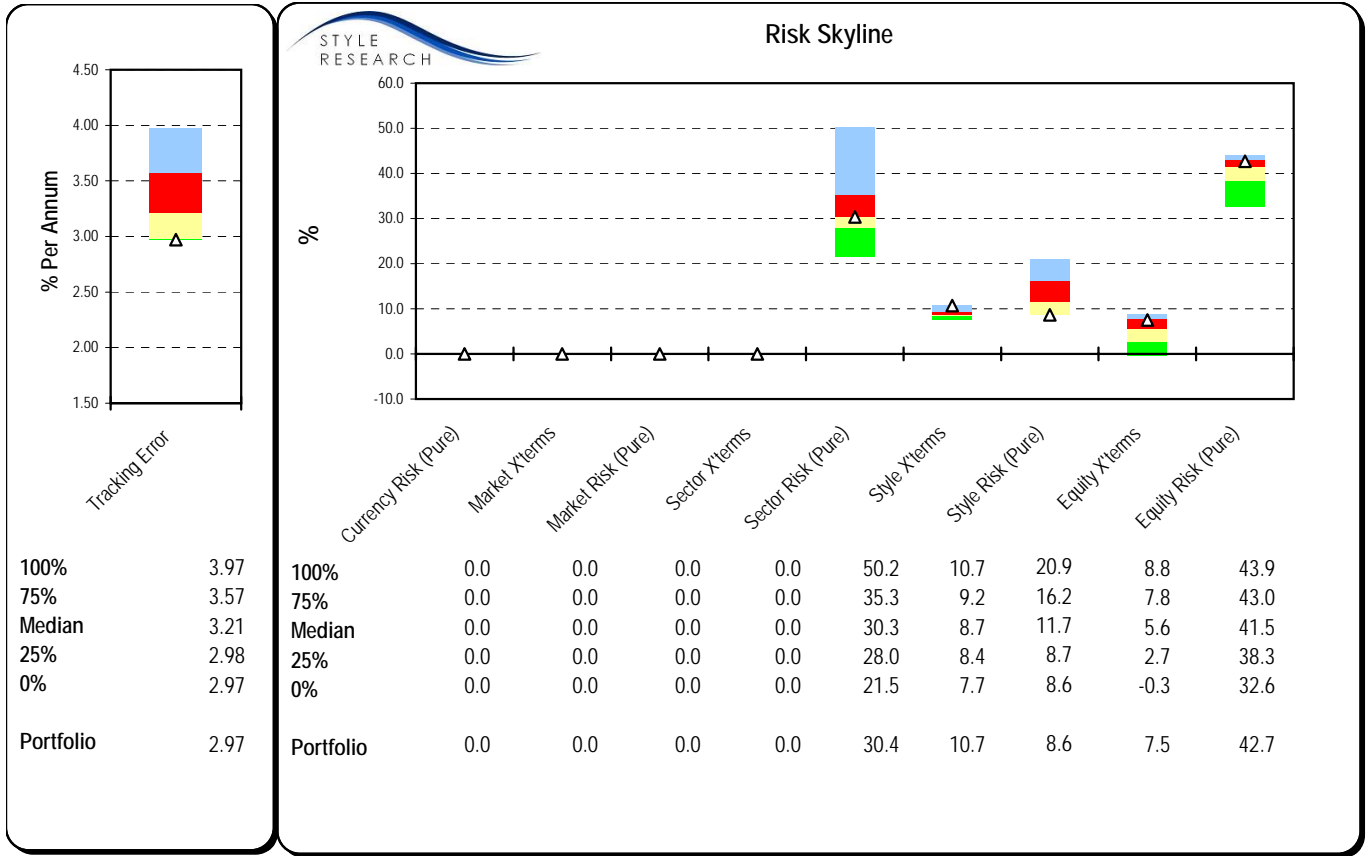

League Risk Analysis

League Sector-Country Breakdown

Size Distribution

△ Portfolio
□ Benchmark
■ Market

Style Distribution

▲ Portfolio
 ■ Benchmark
 — Market

League Style Analysis

△ Portfolio

Sample Size Adjustment: Yes
Tilt Deflator Used: Market