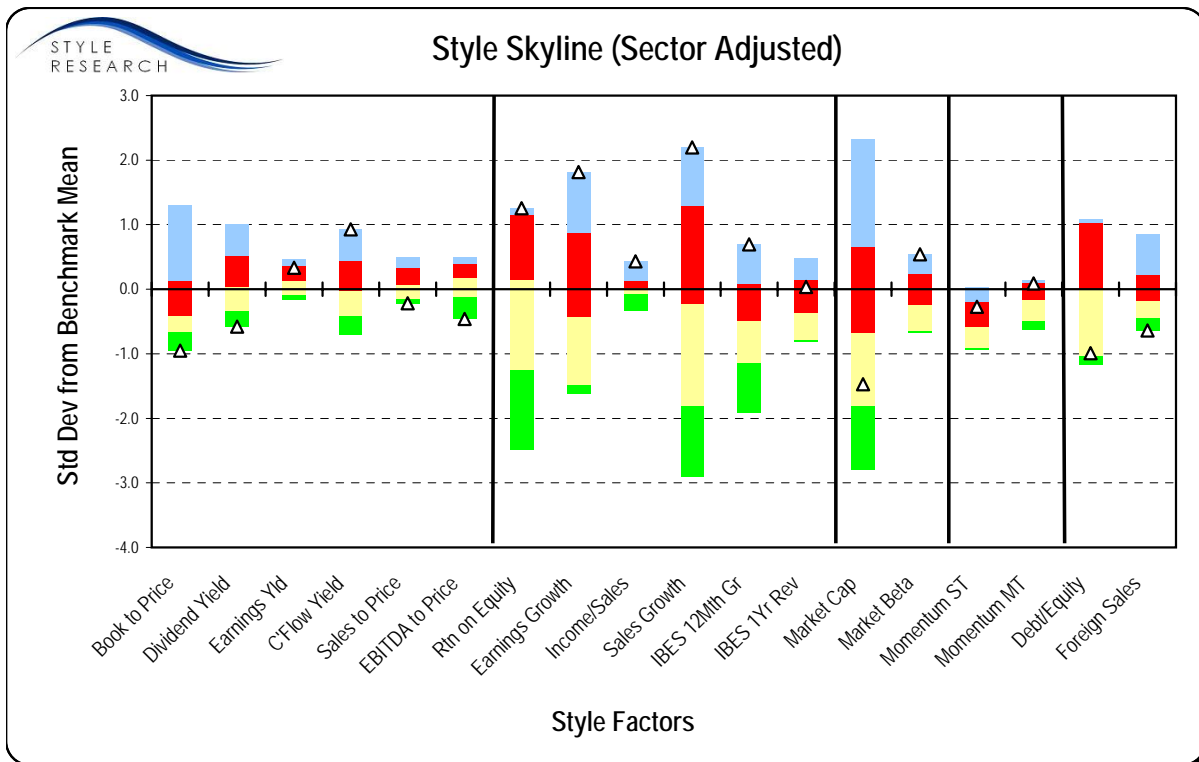

League Risk Analysis

League Sector-Country Breakdown

Size Distribution

△ Portfolio
□ Benchmark
■ Market

Style Distribution

▲ Portfolio
 ■ Benchmark
 — Market

League Style Analysis

△ Portfolio

Sample Size Adjustment: Yes
Tilt Deflator Used: Market