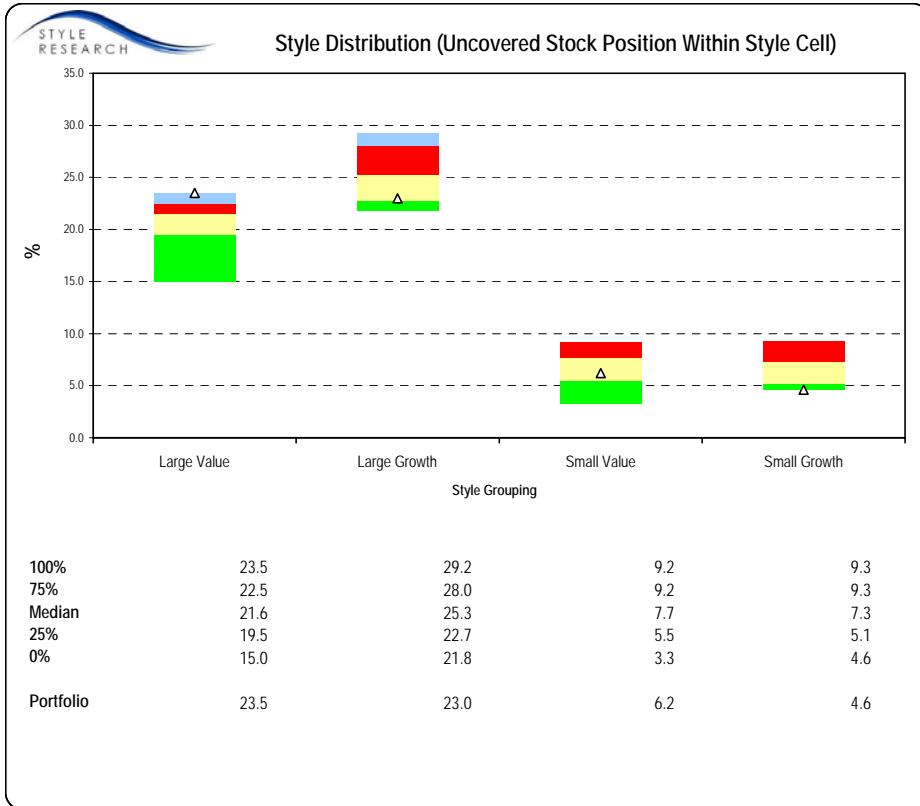

League Risk Analysis

League Sector-Country Breakdown

Size Distribution

△ Portfolio
□ Benchmark
■ Market

Style Distribution

▲ Portfolio
 ■ Benchmark
 — Market

League Style Analysis

△ Portfolio

Sample Size Adjustment: Yes
Tilt Deflator Used: Market