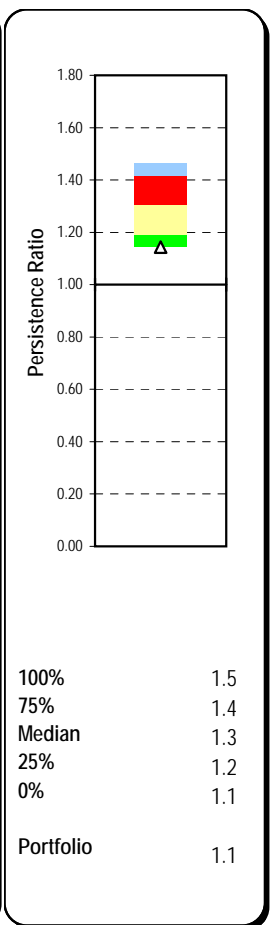

League Risk Analysis

League Sector-Country Breakdown

Size Distribution

△ Portfolio
□ Benchmark
■ Market

Style Distribution

▲ Portfolio
 ■ Benchmark
 — Market

League Style Analysis

△ Portfolio

Sample Size Adjustment: Yes
Tilt Deflator Used: Market