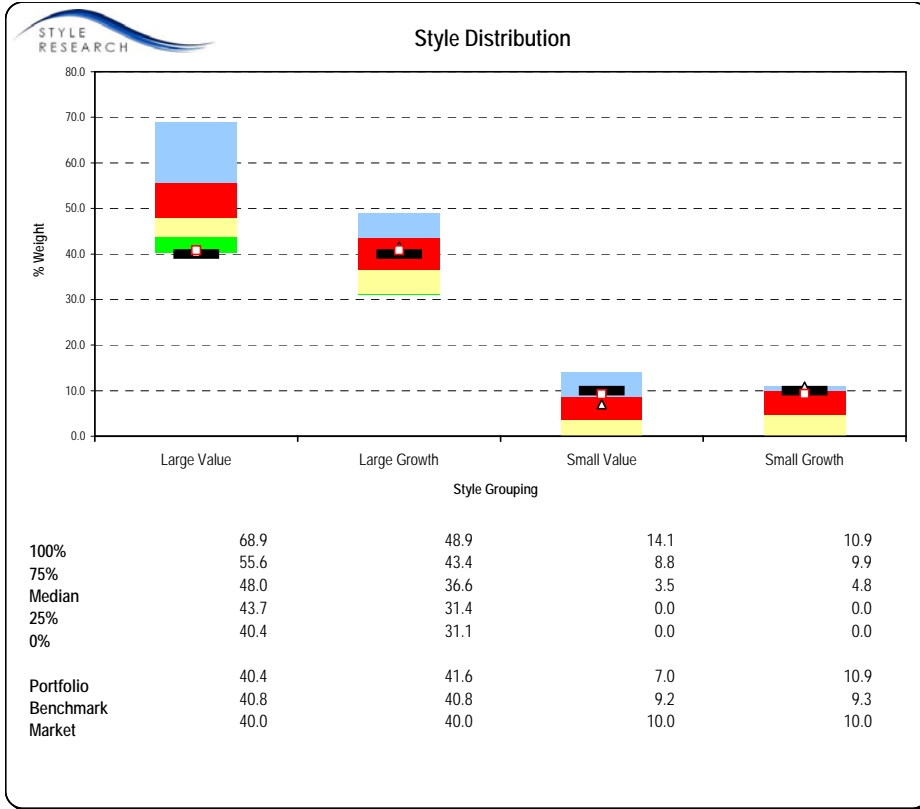

League Risk Analysis

League Sector-Country Breakdown

Size Distribution

△ Portfolio
□ Benchmark
■ Market

Style Distribution

▲ Portfolio
 ■ Benchmark
 — Market

League Style Analysis

△ Portfolio

Sample Size Adjustment: Yes
Tilt Deflator Used: Market