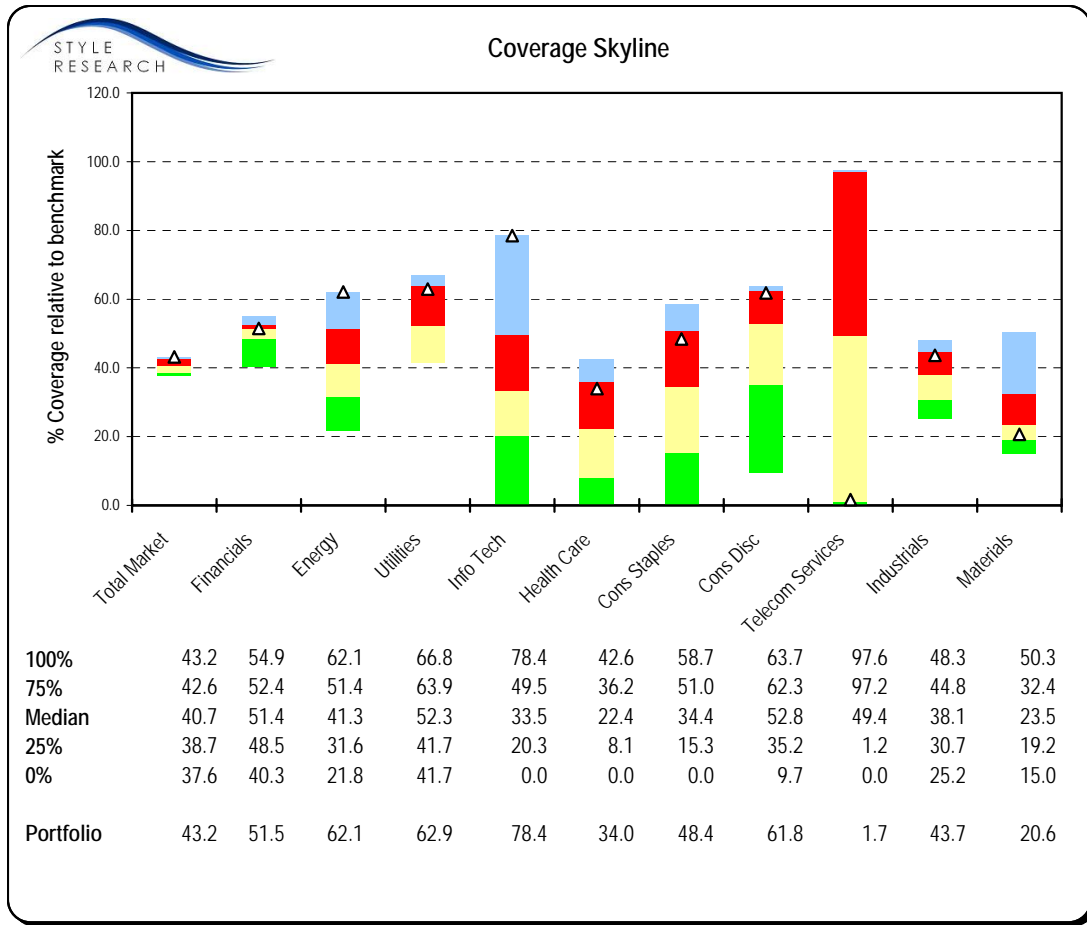

League Risk Analysis

League Sector-Country Breakdown

Size Distribution

△ Portfolio
□ Benchmark
■ Market

Style Distribution

▲ Portfolio
 ■ Benchmark
 — Market

League Style Analysis

△ Portfolio

Sample Size Adjustment: Yes
Tilt Deflator Used: Market