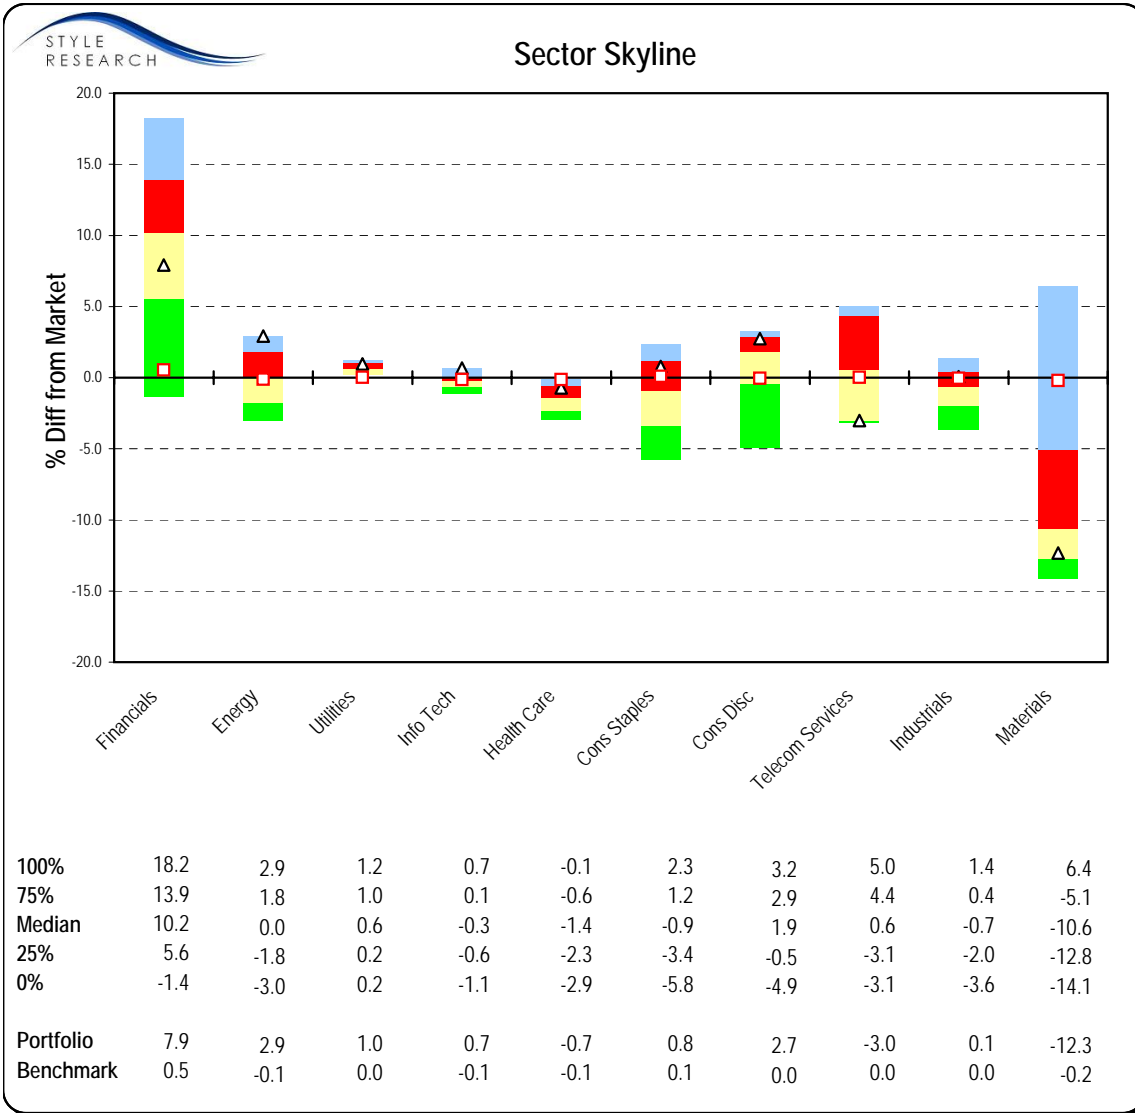

League Risk Analysis

League Sector-Country Breakdown

Size Distribution

△ Portfolio
□ Benchmark
■ Market

Style Distribution

▲ Portfolio
 ■ Benchmark
 — Market

League Style Analysis

△ Portfolio

Sample Size Adjustment: Yes
Tilt Deflator Used: Market