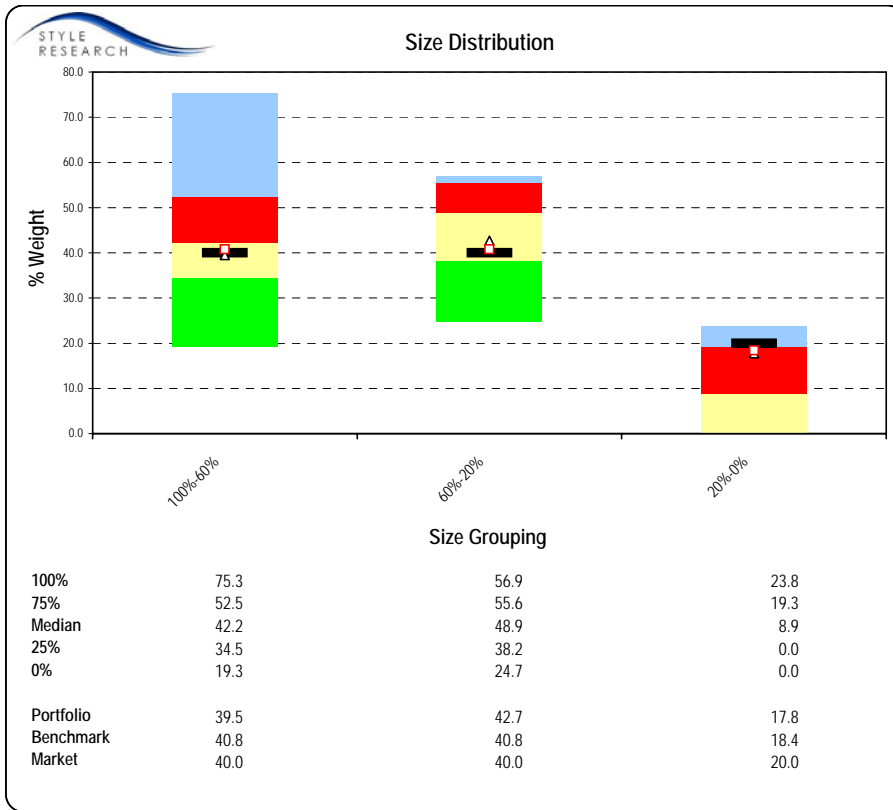

League Risk Analysis

League Sector-Country Breakdown

Size Distribution

△ Portfolio
□ Benchmark
■ Market

Style Distribution

▲ Portfolio
 ■ Benchmark
 — Market

League Style Analysis

△ Portfolio

Sample Size Adjustment: Yes
Tilt Deflator Used: Market