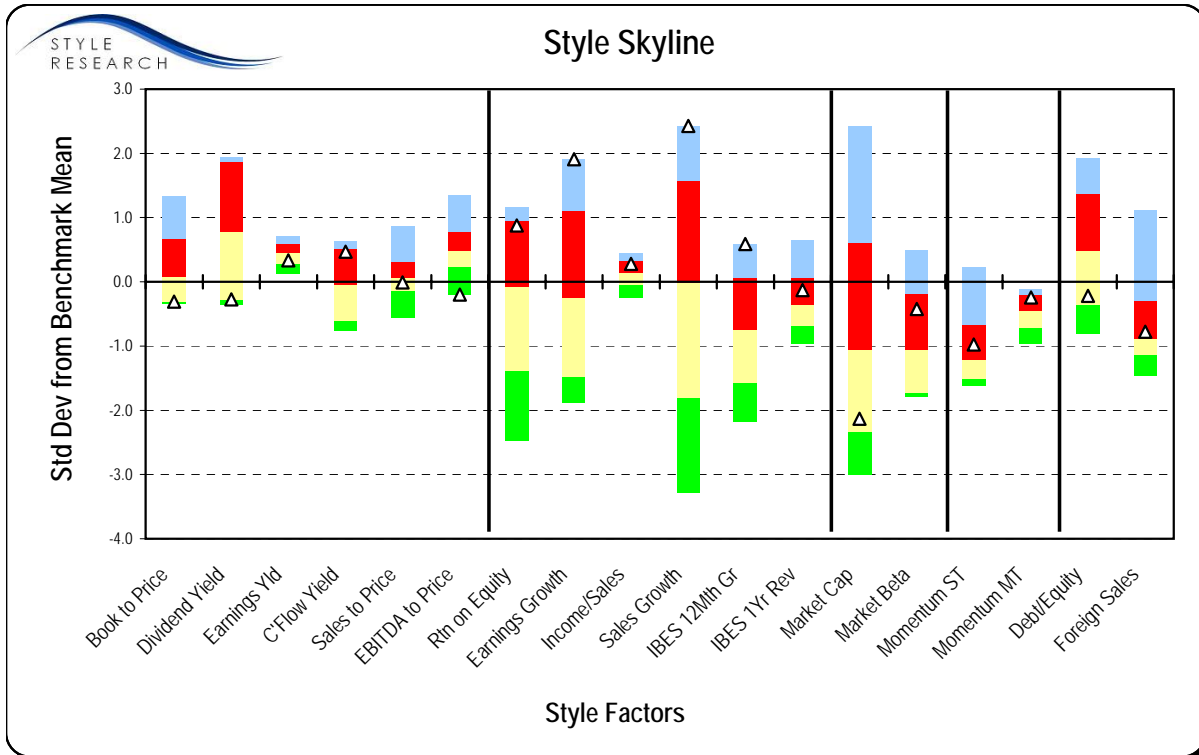

League Risk Analysis

League Sector-Country Breakdown

Size Distribution

△ Portfolio
□ Benchmark
■ Market

Style Distribution

▲ Portfolio
 ■ Benchmark
 — Market

League Style Analysis

△ Portfolio

Sample Size Adjustment: Yes
Tilt Deflator Used: Market